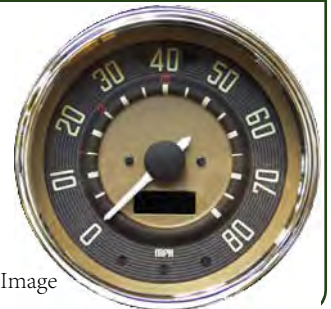

Type: Electric
Range: 0-80 mph
Dia: 115mm
Bezel: Chrome

Part No. EES9-1B36-01C
Range 0-120 kmh

Fitting Instructions:

SPEEDOMETER VW SPLIT SCREEN

Part No. **EES9-1B36-07C**

Type: Electric
Range: 0-180 kph
Scale: Full
Dia: 115mm
Bezel: Chrome

Fitting Instructions

SPEEDOMETER VW SPLIT SCREEN

Part No. **EES9-1B36-06C**

Type: Electric
Range: 0-120 mph
Scale: Full
Dia: 115mm
Bezel: Chrome

Fitting Instructions

SPEEDOMETER VW SPLIT SCREEN

Part No. **EES9-1B36-10C**

Type: Electric
Range: 0-200 kph
Scale: Full
Dia: 115mm
Bezel: Chrome

Fitting Instructions

Representative Image

TACHOMETER VW BAY WINDOW

Part No. **EET4-1B32-05N**

Type: Electric
Range: 0-8000 rpm
Scale: Full
Dia: 100mm
Bezel: Grey